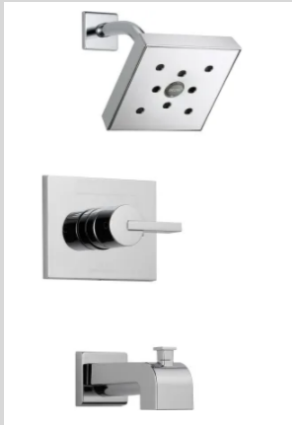

Silversmoke
(Iron Oxide)
860

DAVIS
COLORS

Siding

SW 7019
Gauntlet Gray
Interior / Exterior
Locator Number: 244-C6

Master Bathroom Plumbing Fixtures

Main Shower Head
and Trim

Wall Mounted Tub
Faucet

Wyndham Collection Carissa 60"

Freestanding Tub

TOTO Drake

Shower Trim

Hand Shower

Linear Shower Drain

Sinks

Faucets

Secondary Bathroom Plumbing Fixtures

Bathroom with tub/shower combo

Faucet

Kohler Caxton

Sinks

TOTO Drake

Bathrooms with Shower only

Shower head and trim

Shower tile in drain